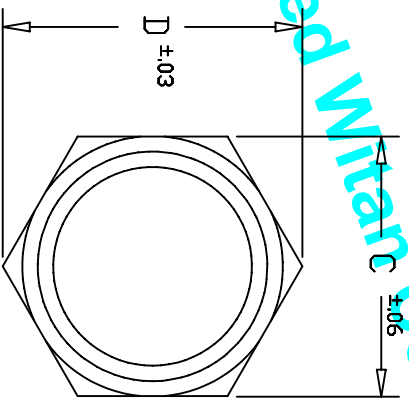

MODEL	PART NO.	A	B	C	D
F18	0504018	1/8	.49	.43	.51
F28	0504028	1/4	.67	.62	.72
F38	0504038	3/8	.66	.75	.87
F48	0504048	1/2	.81	.93	1.08
F68	0504068	3/4	.83	1.12	1.30
F88	0504088	1	1.00	1.37	1.59

ALL STAINLESS STEEL

This drawing is the property of Allied Witan Company

ALLIED WITAN CO. CLEVELAND, OH			
SCALE: -	L I B R A R Y	DRAWN BY: DAN M.	
DATE: 3-25-93	C:\ACAD\0504XSXT	REVISED: 12-16-99	
BREATHER VENT FILTER			
TYPE BF-SS MNPT			
SPEC. F-- TYPE B-V-FILTER/ALL STL. STL.			DRAWING NUMBER EDP-0504(F)